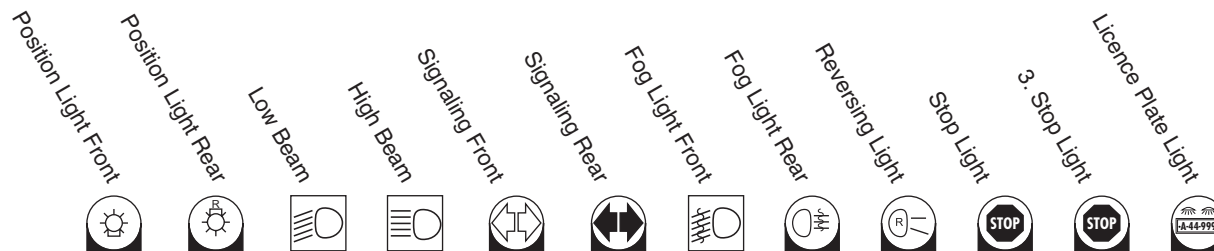

HYUNDAI												
SCOUPE	1994 - 1995	T4W	P21/5W	H4	H4	P21W	P21W		P21W	P21W	P21/5W	R5W
SONATA	1994 - 1996	T4W	P21/5W	H4	H4	P21W	P21W		P21W	P21W	P21/5W	R5W
SONATA	1996 - 2001	W5W	P21/5W	H4	H4	P21W	P21W		P21W	P21W	P21/5W	W5W
SONATA	2001 - 2002	W5W	P21/5W	H7	H7	PY21W	PY21W	H3	P21W	P21W	P21/5W	W5W
TERRACAN	2001 - 0	W5W	P21/5W	H7	H7	P21W	PY21W	H3	P21W	P21W	P21/5W	W5W
TRAJET	2000 - 2002	W5W	P21/5W	H7	H3	P21W	PY21W	H1	P21W	P21W	P21/5W	W5W
XG	1999 - 0	W5W	P21/5W	H7	H1	PY21W	PY21W	H3	P21W	P21W	P21/5W	C5W