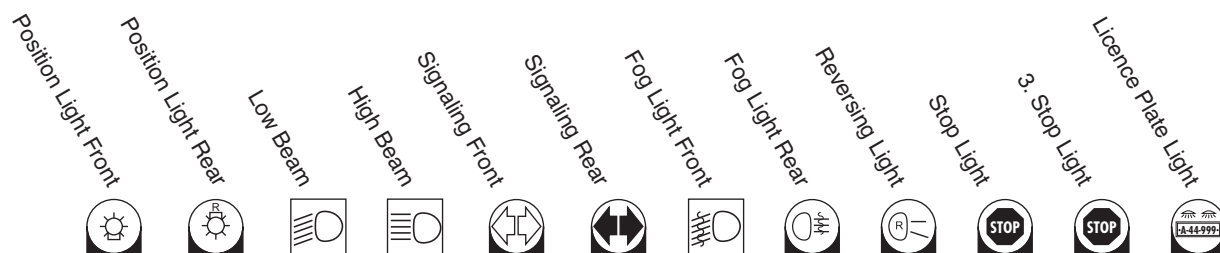

LANCIA													
DEDRA	1992 - 1992		R5W	H4	H4	P21W	P21W	H3	P21W	P21W	P21W		C5W
DEDRA	1994 - 1999	W5W	R19	H4	H4	P21-I	P21-Y	H3	P25-I	P25-I	P25-I	H21W	C5W
DEDRA STATION WAGON	1994 - 1999	W5W	R19	H4	H4	P21-I	P21-Y	H3	P25-I	P25-I	P25-I	H21W	C5W
DELTA	1988 - 1988	T4W	R5W	H4	H1	P21W	P21W	H3	P21W	P21W	P21W		T4W
DELTA	1990 - 1990	T4W	R5W	H4	H4	P21W	P21W	H3	P21W	P21W	P21W		T4W
DELTA	1994 - 1999	W5W	R5W	H4	H4	P21W	P21W	H3	P21W	W5W	P21W		C5W
DELTA	1995 - 1999	R5W	R5W	H1	H1	P21W	P21W	H3	P21W	P21W	P21W		C5W
EPSILON	1996 - 2000	W5W	P21/5W	H4	H4	PY21W	P21W	H3	P21W	P21W	P21/5W		W5W
KAPPA	1994 - 2000	W5W	R5W	H7	H3	P21W	PY21W	H1	P21W	P21W	PY21W	W5W	C5W
KAPPA COUPE	1997 - 2000	W5W	R5W	H7	H3	P21W	PY21W	H1	P21W	P21W	PY21W	W5W	C5W
KAPPA SW	1996 - 2000	W5W	R5W	H7	H3	P21W	PY21W	H1	P21W	P21W	PY21W	W5W	C5W
LYBRA	1999 - 2000	H6	R10W	H7	H7	H21W	PY21W	H3	P21W	P21W	P21W	W2,3W	C5W
LYBRA STATION WAGON	1999 - 2000	H6	R10W	H7	H7	H21W	PY21W	H3	P21W	P21W	P21W	H21W	C5W
PHEDRA	2002 - 0	W5W	P21/5W	H7/D15	H7	PY21W	PY21W	H3	P21W	P21W	P21/5W	W5WF14	W5W
THEMA	1988 - 1992	W5W	R5W	H4	H4	P21W	P21W	H3	P21W	P21W	P21W		W5W
THEMA 5P BRK (87-88)	1988 - 1988	W5W	R5W	H4	H4	P21W	P21W	H3	P21W	P21W	P21W		W5W
THEMA BK	1992 - 1992	W5W	R5W	H4	H4	P21W	P21W	H3	P21W	P21W	P21W		W5W
THESIS	2002 - 0	H6W	Led	D2R/D2S	D2R/D2S /H7	H21W	Led	H3	P21W	P21W	Led	Led	C5W
Y	2000 - 0	W5W	P21/5W	H4	H4	PY21W	P21W	H3	P21W	P21W	P21/5W		W5W