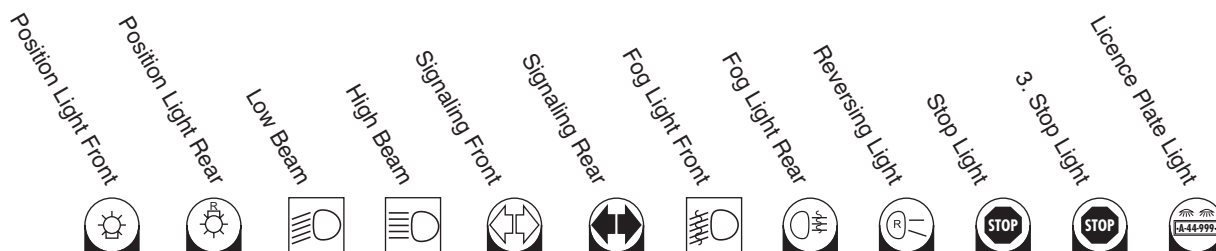

Reversing Light

Stop Light

3. Stop Light

Licence Plate Light

HONDA													
ACCORD	1987 - 1987	W5W	P21/5W	H4	H1	P21W	P21W		P21W	P21W	P21/5W	R5W	
ACCORD	1992 - 1992	W5W	P21/5W	H4	H4	P21W	P21W		P21W	P21W	P21/5W	R5W	
ACCORD	1996 - 1998	W5W	P21/5W	H4/H1	H4/H1	PY21W	P21W	H1	P21W	P21W	P21/5W	W5W	
ACCORD	1998 - 2000	W5W	W21/5W	HB4	HB3	PY21W	W21W/ WY21W	H3	W21W	W21W	W21/5W	W21W	W5W
ACCORD COUPE	1998 - 0	W5W	W21/5W	HB4	HB3	PY21W	W21W/ WY21W	H3	W21W	W21W	W21/5W	W21W	W5W
ACCORD CPE	1994 - 1998	W5W	P21/5W	H4/H1	H4/H1	PY21W	P21W	H1	P21W	P21W	P21/5W	W5W	
AERODECK	1994 - 1998	W5W	P21/5W	H4/H1	H4/H1	PY21W	P21W	H1	P21W	P21W	P21/5W	W5W	
CIVIC	1988 - 1988	W5W	P21/5W	H4	H4	P21W	P21W		P21W	P21W	P21/5W	R5W	
CIVIC	1994 - 1994	R5W	P21/5W	H4	H4	P21W	P21W		P21W	P21W	P21/5W	W5W	
CIVIC	1995 - 2001	W5W	P21/5W	H4	H4	P21W	P21W	H3	P21W	P21W	P21/5W	W5W	
CIVIC	1997 - 2001	W5W / P27/8W	W21/5W/ P21/5W/ W5W	HB2	HB2	PY21W/ P27/8W	PY21W/ P21W	H3	P21W/ W21W	P21W/ W21W	W21/5W/ P21/5W	W21W/ W5W	W5W
CIVIC	2001 - 0	W5W	P21W	H4	H4	PY21W	PY21W		P21W	P21W	P21/5W	W5W	
CIVIC AERODECK	1998 - 2000	W5W / P27/8W	W21/5W/ P21/5W/ W5W	HB2	HB2	PY21W/ P27/8W	PY21W/ P21W	H3	P21W/ W21W	P21W/ W21W	W21/5W/ P21/5W	W21W/ W5W	W5W
CIVIC COUPE	1996 - 1998	W5W	P21/5W	H4	H4	P21W	P21W	H3	P21W	P21W	P21/5W	W5W	
CIVIC CPE	1994 - 1996	W5W	P21/5W	H4	H4	P21W	P21W	H3	P21W	P21W	P21/5W	W5W	
CONCERETO	1994 - 1996	W5W	P21/5W	H7	H7	P21W	P21W	H1	P21W	P21W	P21/5W	W5W	