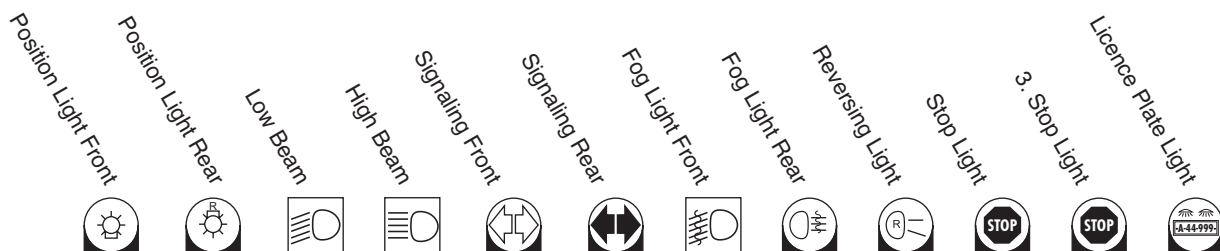

KIA													
BESTA	1994 - 1999	W5W	R5W	H4	H4	P21W	P21W		P21W	P21W	P21W		C5W
CARENS	2002 - 0	W5W	P21/5W	H4	H4	PY21W	PY21W		P21W	P21W	P21/5W		W5W
CARNIVAL	1999 - 0	W5W	P21/5W	H4	H4	PY21W	PY21W	H3	P21W	P21W	P21/5W	P21W	W5W
CLARUS	1997 - 0	W5W	P21/5W	H4	H4	PY21W	PY21W		P21W	P21W	P21/5W	P21W	R5W
MAGENTIS	2002 - 2002	W5W	P21W/5W	H7	H7	PY21W	P21W	H1	P21W		P21/5W	P21W	R5W
PREGIO	1998 - 0	W5W	P21/5W	H4	H4	P21W	P21W		P21W	P21W	P21/5W	P21W	C5W
PRIDE	1997 - 0	W5W	P21/5W	H4	H4	P21W	P21W		P21W	P21W	P21/5W	P21W	W5W
PRIDE BREAK	1999 - 0	W5W	P21/5W	H4	H4	P21W	P21W		P21W	P21W	P21/5W	P21W	W5W
RIO	2001 - 2002	W5W	P21/5W	H4	H4	PY21W	P21W		P21W	P21W	P21/5W	P21W	W5W
SEPHIA	1995 - 1998	W5W	P21/5W	H4	H4	P21W	P21W		P21W	P21W	P21/5W		R5W
SEPHIA	1998 - 0	W5W	P21/5W	H4	H4	PY21W	P21W		P21W	P21W	P21/5W		R5W
SEPHIA II	1998 - 0	W5W	P21/5W	H4	H4	PY21W	P21W		P21W	P21W	P21/5W		R5W
SHUMA	1998 - 0	W5W	P21/5W	H1	H1	PY21W	PY21W		P21W	P21W	P21/5W	P21W	R5W
SHUMA II	2001 - 0	W5W	P21/5W	H1	H1	PY21W	PY21W		P21W	P21W	P21/5W	P21W	R5W
SORENTO	2002 - 0	R5W	P21/5W			PY21W	P21W		P21W	P21W	P21/5W	R5W	
SPORTAGE	1994 - 1998	W5W	P21/5W	HB1	HB1	PY21W	P21W		P21W	P21W	P21/5W	P21W	R5W
SPORTAGE	1998 1999	W5W	P21/5W	H4	H4	PY21W	P21W		P21W	P21W	P21/5W	P21W	R5W
SPORTAGE CUTBACK	2000 - 0	W5W	P21/5W	H4	H4	PY21W	P21W		P21W	P21W	P21/5W	P21W	R5W