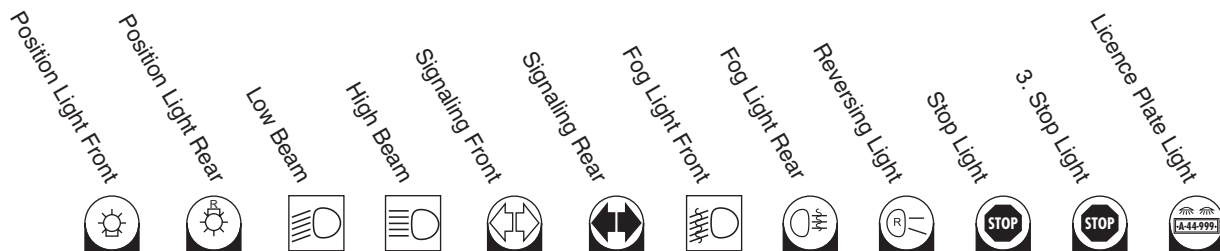

PEUGEOT													
BOXER 320M VITRE	1995 - 1999	W5W	P21/5W	H4	H4	P21W	P21W		P21W	P21W	P21/5W	W5W/ C5W	
BOXER 320M VITRE	1998 - 1999	W5W	P21/5W	H4	H4	P21W	P21W		P21/5W	P21W	P21W	W5W	W5W/ C5W
BOXER 320MH TOLE	1994 - 2000	W5W	P21/5W	H4	H4	P21W	P21W		P21W	P21W	P21/5W	W5W/ C5W	
BOXER 320MH TOLE	1998 - 2000	W5W	P21/5W	H4	H4	P21W	P21W		P21/5W	P21W	P21W	W5W	W5W/ C5W
BOXER 320MH VITRE	1994 - 0	W5W	P21/5W	H4	H4	P21W	P21W		P21W	P21W	P21/5W	W5W/ C5W	
BOXER 320MH VITRE	1999 - 2000	W5W	P21/5W	H4	H4	P21W	P21W		P21/5W	P21W	P21W	W5W	W5W/ C5W
BOXER 350C TOLE	1999 - 2000	W5W	P21/5W	H4	H4	P21W	P21W		P21/5W	P21W	P21W	W5W	W5W/ C5W
BOXER 350CS TOLE	1999 - 2000	W5W	P21/5W	H4	H4	P21W	P21W		P21/5W	P21W	P21W	W5W	W5W/ C5W
BOXER 350LH TOLE	1994 - 2000	W5W	P21/5W	H4	H4	P21W	P21W		P21W	P21W	P21/5W	W5W/ C5W	
BOXER 350LH TOLE	1998 - 2000	W5W	P21/5W	H4	H4	P21W	P21W		P21/5W	P21W	P21W	W5W	W5W/ C5W
BOXER 350LH VITRE	1997 - 2000	W5W	P21/5W	H4	H4	P21W	P21W		P21W	P21W	P21/5W	W5W/ C5W	
BOXER 350LH VITRE	2000 - 0	W5W	P21/5W	H4	H4	P21W	P21W		P21/5W	P21W	P21W	W5W	W5W/ C5W
BOXER 350LHS TOLE	1999 - 2000	W5W	P21/5W	H4	H4	P21W	P21W		P21/5W	P21W	P21W	W5W	W5W/ C5W
BOXER 350MH TOLE	1994 - 2000	W5W	P21/5W	H4	H4	P21W	P21W		P21W	P21W	P21/5W	W5W/ C5W	
BOXER 350MH TOLE	1998 - 2000	W5W	P21/5W	H4	H4	P21W	P21W		P21/5W	P21W	P21W	W5W	W5W/ C5W