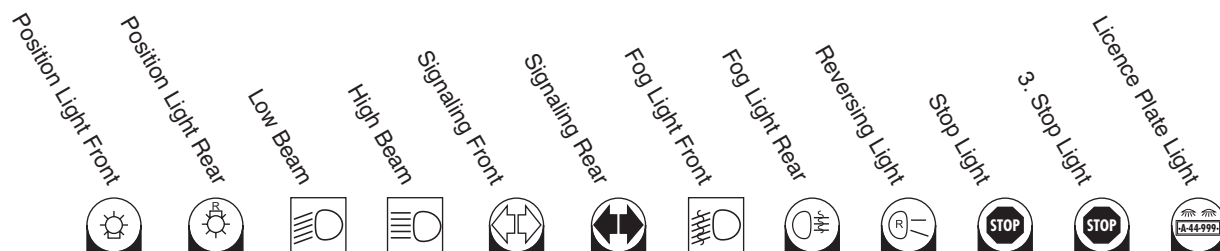

PROTON											
PARTNER	1994 - 1996	W5W	P21/5W	H4	H4	P21W		P21W	P21W	P21/5W	W5W/ C5W
PARTNER	1996 - 1996	W5W	P21/5W	H4	H4	P21W	P21W	P21W	P21W	P21/5W	W5W/ C5W