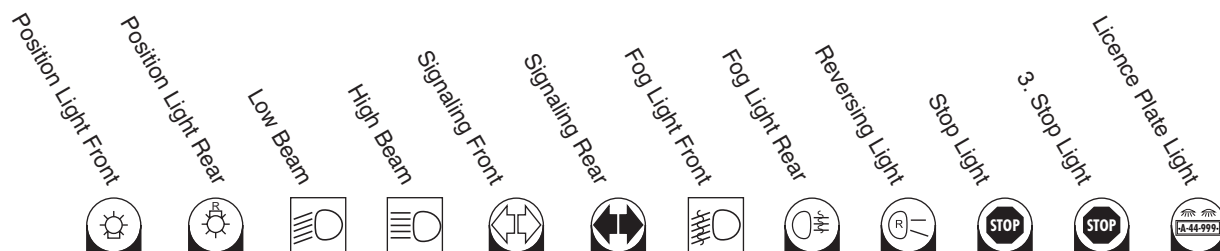

VOLKSWAGEN													
PASSAT	1996 - 2000	R5W/ W5W	P21/5W	H7/D2S	(H1/H4)/ H7	P21W	P21W	H4	P21W	P21W	P21/5W	W5W	C5W
PASSAT BK	1994 - 1996	W5W	R5W	H1	H1	P21W	P21W	H3	P21W	P21W	P21W		W5W
PASSAT BREAK	1997 - 2000	R5W/ W5W	P21/5W	H7/D2S	(H1/H4)/ H7	P21W	P21W	H4	P21W	P21W	P21/5W	R5W	C5W
PHAETON	2002 - 0	W5W		D1S	HB3	H21W		H11				Volkswagen	C5W
POLO	1994 - 1995	T4W	R5W	H4	H4	P21W	P21W	H3	P21W	P21W	P21W		T4W
POLO	1994 - 1998	T4W	R5W	H4	H4	P21W	P21W	H3	P21W	P21W	P21W	W5W	W5W
POLO	1999 - 1999	T4W/ W5W	R5W	H4/H7/ D2S	H4/H1	P21W	P21W	H3/H7	P21W	P21W	P21W	W5W/ Volkswagen	W5W
POLO	1999 - 2001	W5W	R5W	H7/D2S	H1	P21W	P21W	H7	P21W	P21W	P21W	Volkswagen	W5W
POLO	2002 - 0	W5W	R5W	H7	H1	PY21W	PY21W	H3	P21W	P21W	P21/4W	Volkswagen	W5W
POLO BREAK	1998 - 1999	T4W	R5W- P21/5W	H4	H4	P21W	P21W	H3	P21W	P21W	P21/5W	W5W	W5W
POLO BREAK	1999 - 1999	T4W/ W5W	R5W- P21/5W	H4/H7/ D2S	H4/H1	P21W	P21W	H3/H7	P21W	P21W	P21/5W	W5W/ Volkswagen	W5W
POLO FLIGHT	1996 - 1999	T4W	R5W	H4	H4	P21W	P21W	H3	P21W	P21W	P21W	W5W	W5W
POLO FLIGHT	1999 - 1999	T4W/ W5W	R5W	H4/H7/ D2S	H4/H1	P21W	P21W	H3/H7	P21W	P21W	P21W	W5W/ Volkswagen	W5W
SHARAN	1995 - 1999	R5W	R5W- P21/5W	H4	H4	P21W	P21W	H1	P21W	P21W	P21/5W	W5W	W5W
SHARAN	1999 - 2000	R5W/ W5W/ H5W	R5W- P21/5W/ P5W	H4/H7/ D2S	H4/H1/ H7	P21W/ PY21W	P21W	H1/H7	P21W	P21W	P21/5W/ P21W	W5W/ Volkswagen	W5W