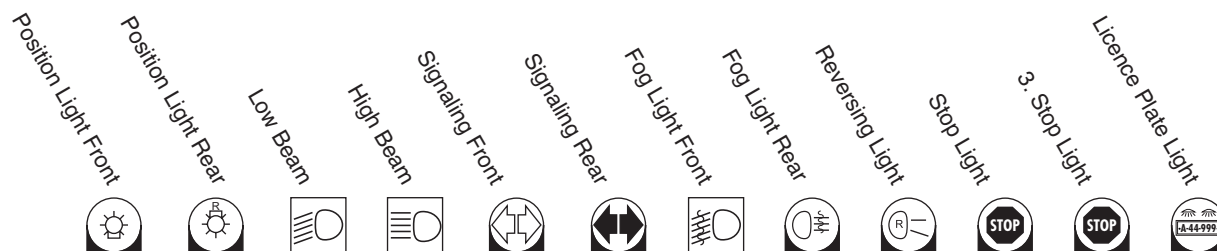

VOLVO													
S70	1997 - 1998	R5W	R5W	H7	H7	PY21W	PY21W	H1	P21W	P21W	P21W	Volvo/ W5W (sur spoiler)	W5W
S70	1998 - 1998	W5W	R5W	H7	H7	PY21W	PY21W	H1	P21W	P21W	P21W	Volvo	W5W
S80	1998 - 2002	W5W	P10W	H7	H7	PY21W	P21W	H1	P21W	P21W	P21W	Volvo	W5W
S90	1996 - 1997	R5W	R5W	H4/H1	H4/H1	P21W	P21W	H3	P21W	P21W	P21W	P21W/ W5W (sur spoiler)	W5W
V40	1996 - 1999	T4W- W5W	R5W- W5W	H4/H7	H4/H7	PY21W	PY21W	H3	P21W	P21W	P21W	P21W	C5W
V70	1997 - 1998	R5W	R5W	H7	H7	PY21W	PY21W	H1	P21/4W	P21W	P21W	Volvo	W5W
V70	1998 - 1998	W5W	R5W	H7	H7	PY21W	PY21W	H1	P21W	P21W	P21W	Volvo	W5W
V70	1999 - 2002	W5W	P21/4W- P5W	HB3/H7	HB3/H7	P21/5W	PY21W	H1	P21/4W	P21W	P21W	Volvo	W5W
V70 CROSS COUNTRY	2000 - 2002	W5W	P21/4W- P5W	HB3/H7	HB3/H7	P21/5W	PY21W	H1	P21/4W	P21W	P21W	Volvo	W5W
V90	1996 - 1997	R5W	P21/4W	H4/H1	H4/H1	P21W	P21W	H3	P21/4W	P21W	P21W	P21W	W5W